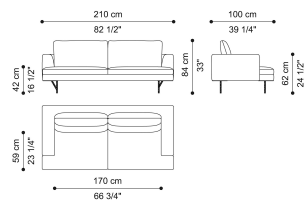

C.MAD.211.B

2-seater sofa

Standard features

L 250 D 100 H 84 cm
L 98.43 D 39.37 H 33.07 in

Standard features

L 210 D 100 H 84 cm
L 82.68 D 39.37 H 33.07 in